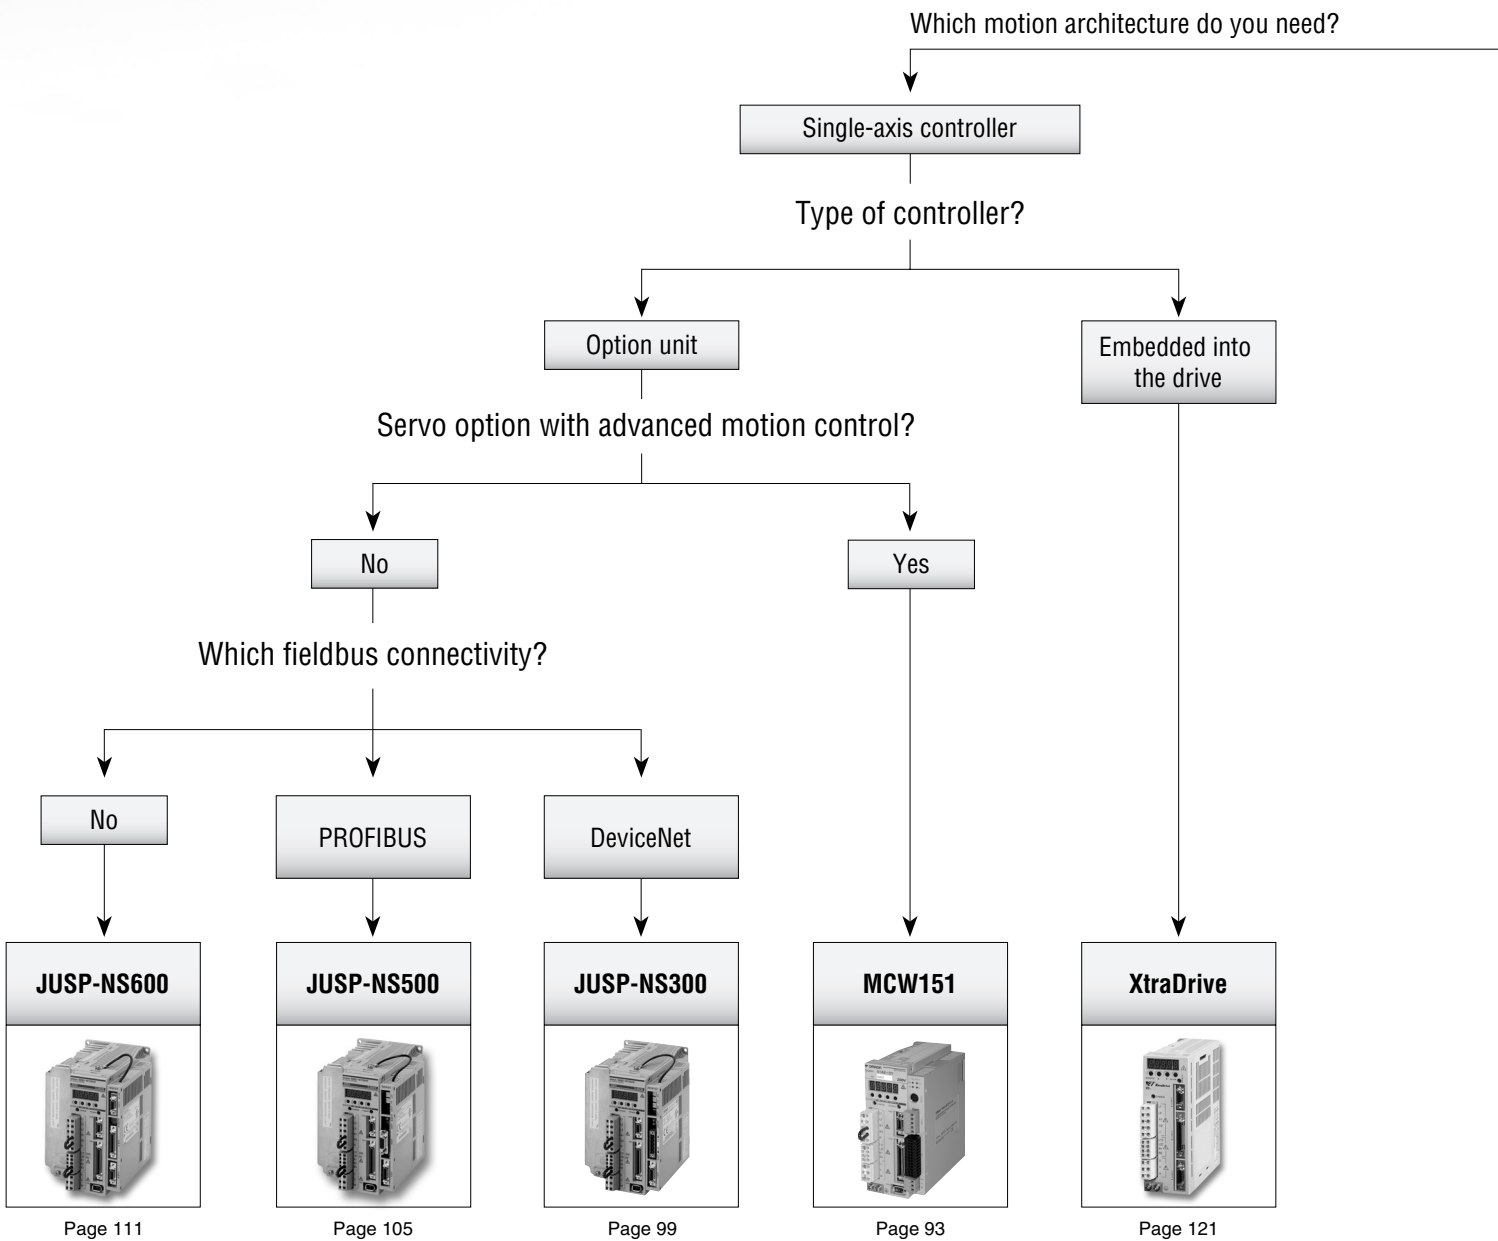

Motion controllers

Table of contents

Selection table		20
Multi-axes controllers		
Control via MECHATROLINK	Trajexia MC16	23
	CJ1W-NCF71	29
	CS1W-NCF71	35
	CJ1W-MCH71	41
	CS1W-MCH71	49
	MP-2200	57
	MP-2300	67
	MP-2100	77
Control via analogue output	C200HW-MC402-E	85
	CS1W-MC□	87
Control via pulses	CJ1W-NC□□	89
	CS1W(C200HW)-NC□□	91
Single-axis controllers		
Servo based controllers	R88A-MCW151-□	93
	JUSP-NS300	99
	JUSP-NS500	105
	JUSP-NS600	111